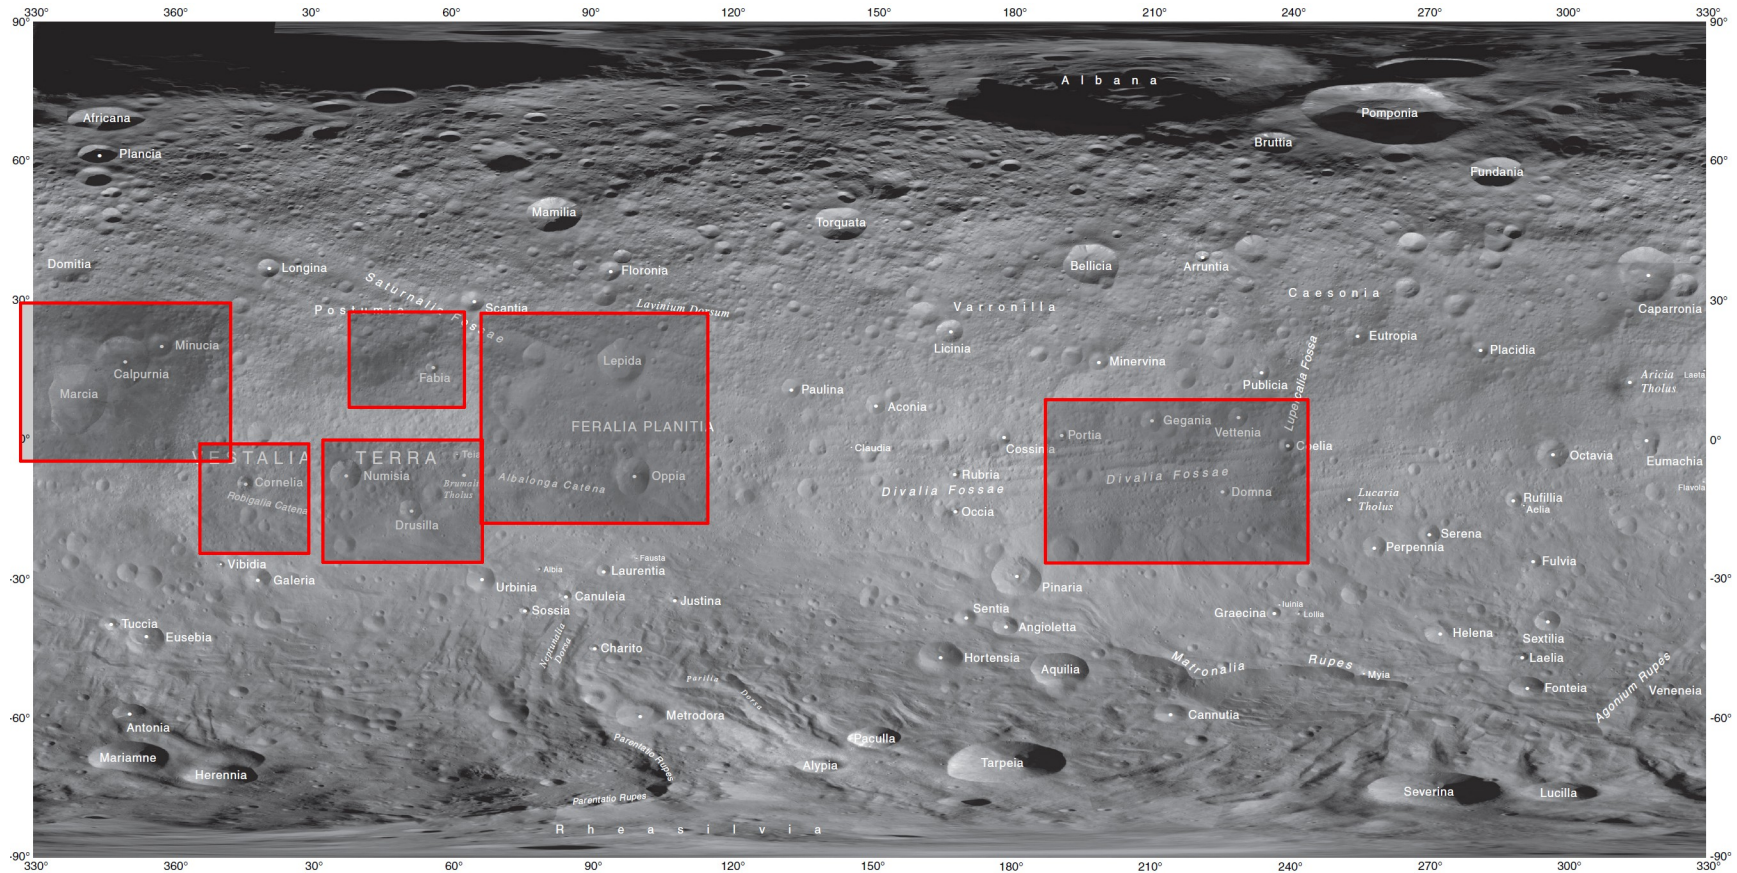

## References maps:

### **Gazetteer of Planetary Nomenclature. Target: Vesta**

NASA/JPL-Caltech/UCLA/MPS/DLR/IDA

<https://planetarynames.wr.usgs.gov/Page/VESTA/target>

### **Dawn FC Color Imagery. Solar system Treks**

<https://trek.nasa.gov/vesta/>

## Regions mapped to props:

- Cornelia
- Divalia Fossae
- Fabia
- Lepida
- Numisia – Drusilla
- Snowman (Marcia, Calpurnia and Minucia)

Gazetteer of Planetary Nomenclature. Target: Vesta, <https://planetarynames.wr.usgs.gov/Page/VESTA/target>